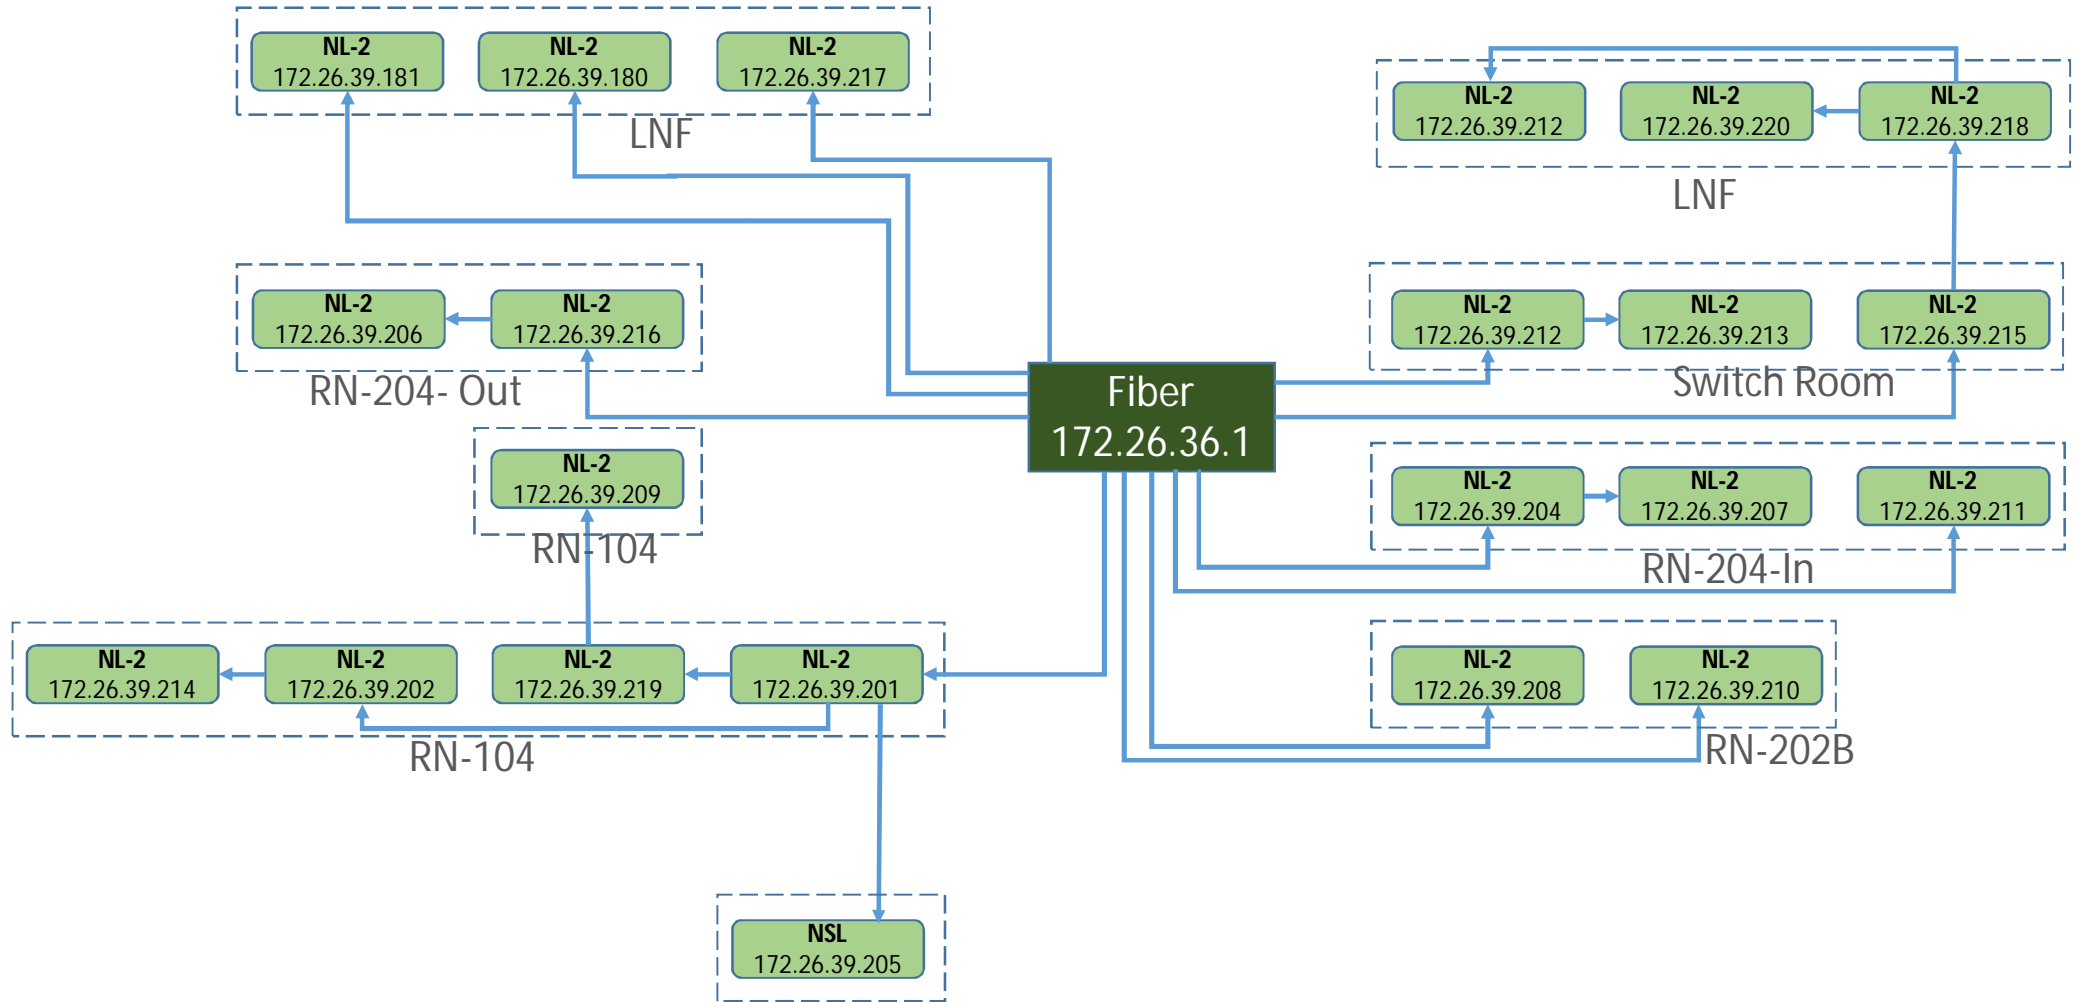

KV

Fiber
172.26.104.1

Lecture Hall Complex

Library

Media Lab

Multi Story

NCC

New IME

New LHC

NL-1

NL-2

NWTF

OLD Core Lab

OLD IME

Old IME Fiber

OLD Sec