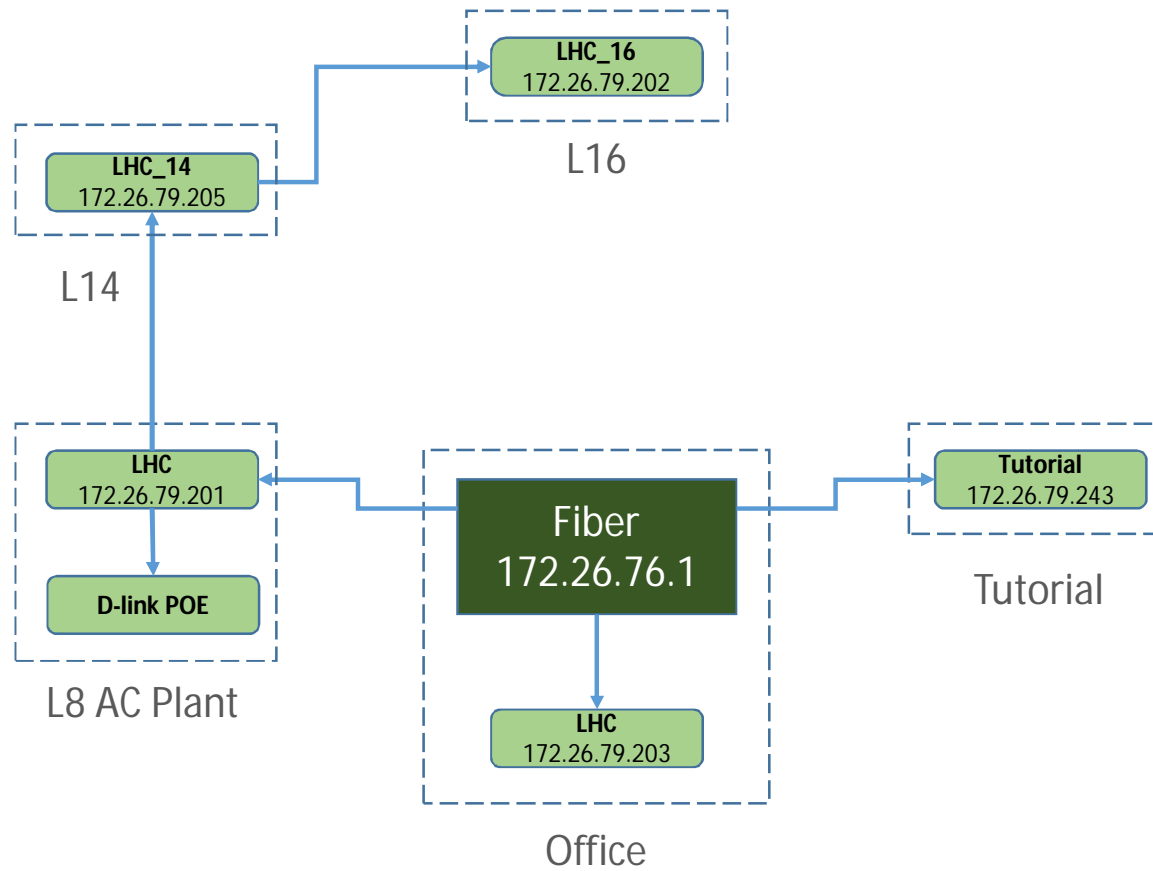

Environmental

FB-1

FB-2

Health Centre

Helicopter Lab

Hydraulics Lab

IWD

JEE BUILDING

KV

Fiber
172.26.104.1

Lecture Hall Complex

Library

Media Lab

Multi Story

NCC

New IME

New LHC

NL-1

NL-2

NWTF

OLD Core Lab

OLD IME

Old IME Fiber

OLD Sec