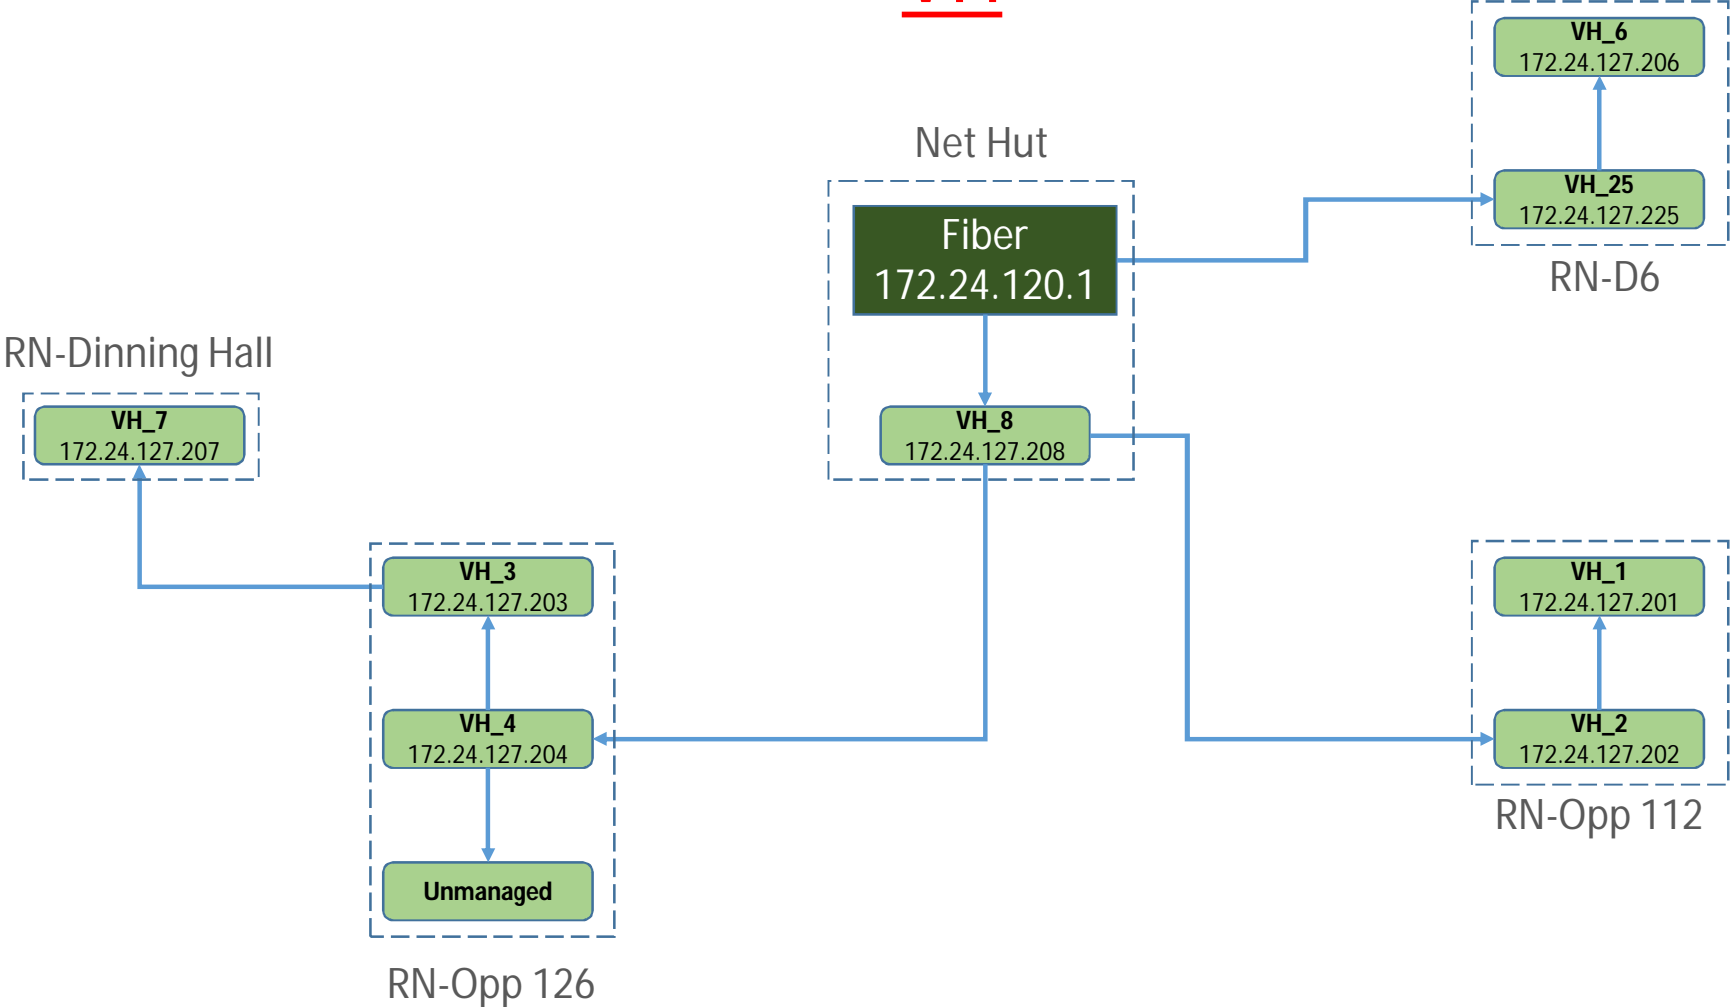

New LHC

NL-1

NL-2

NWTF

OLD Core Lab

OLD IME

Old IME Fiber

OLD Sec

SAMTEL

SIDBI

Southern_Lab

Sport Complex

Sub Station 1

VH Ext

VH

WL