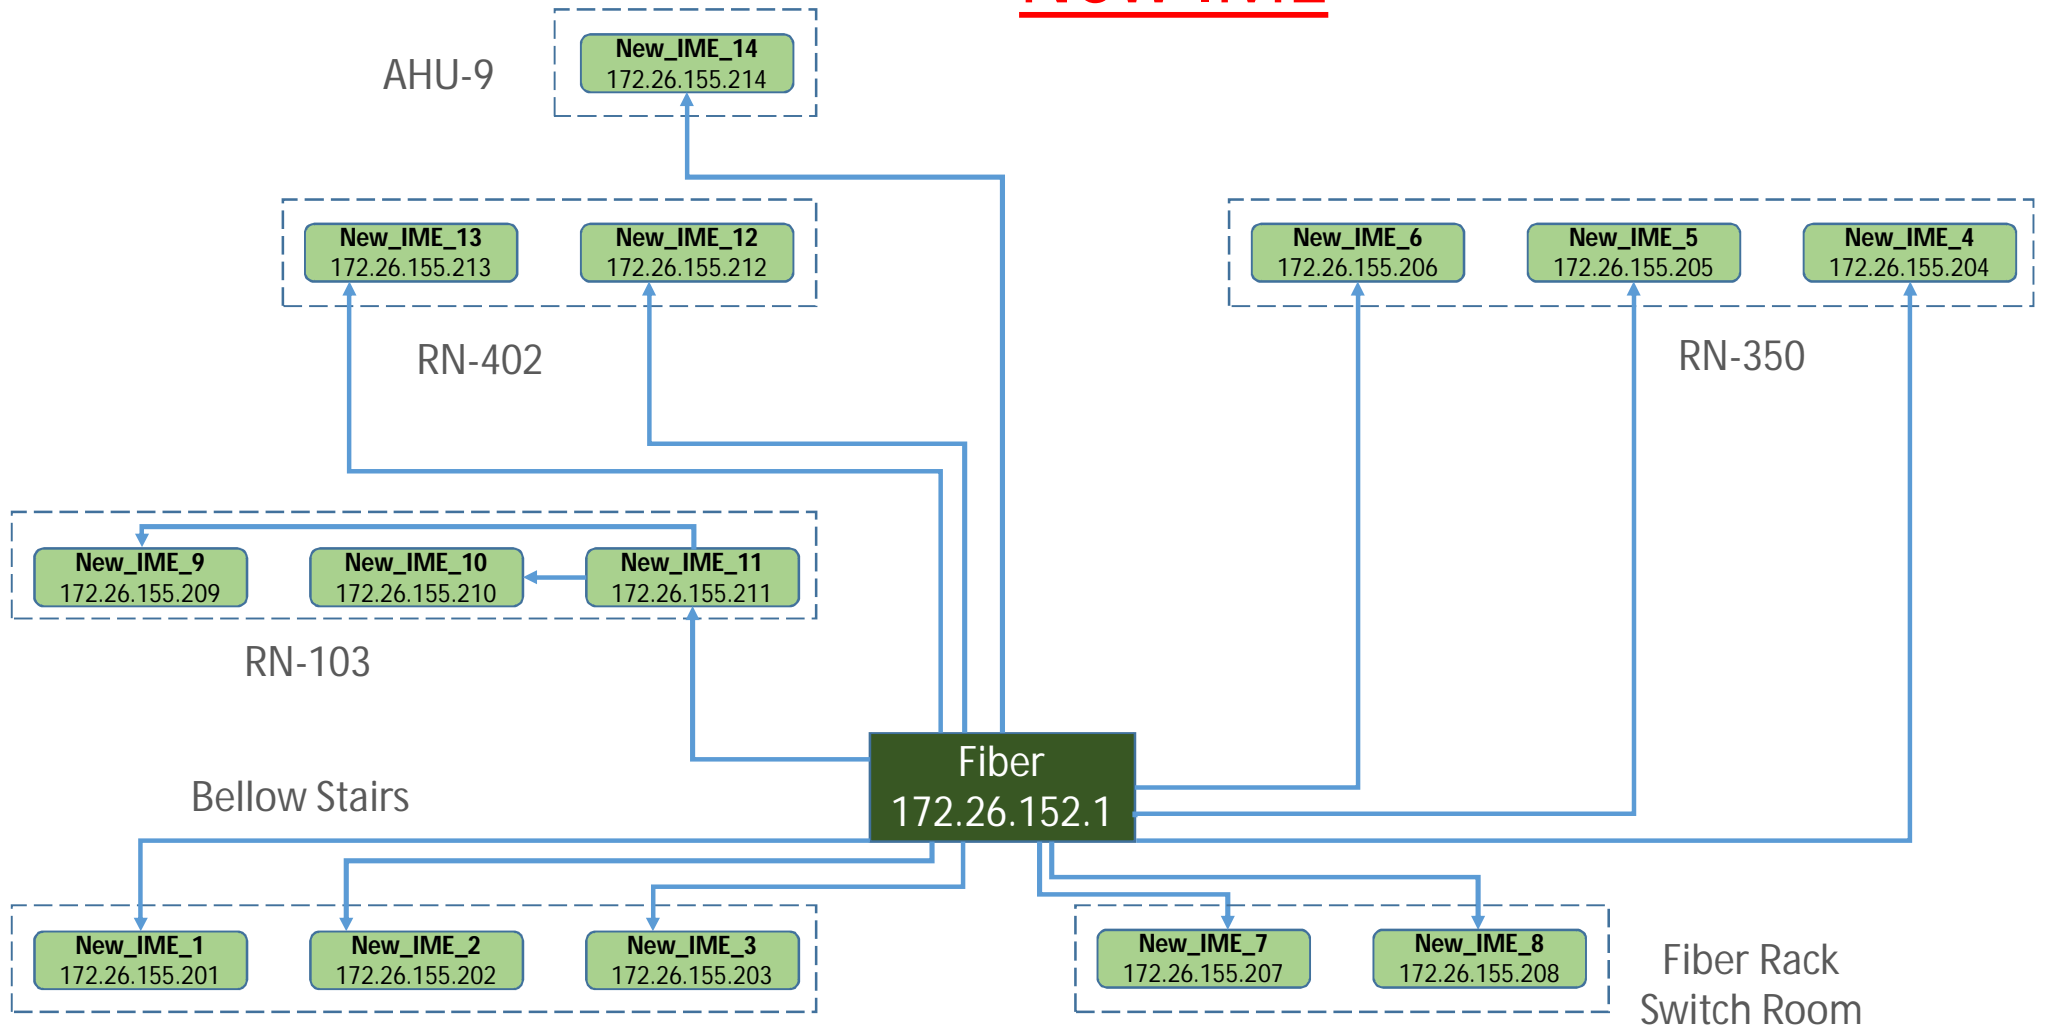

KV

Fiber
172.26.104.1

Lecture Hall Complex

Library

Media Lab

Multi Story

NCC

New IME

New LHC

NL-1

NL-2

NWTF

OLD Core Lab

OLD IME

Old IME Fiber

OLD Sec