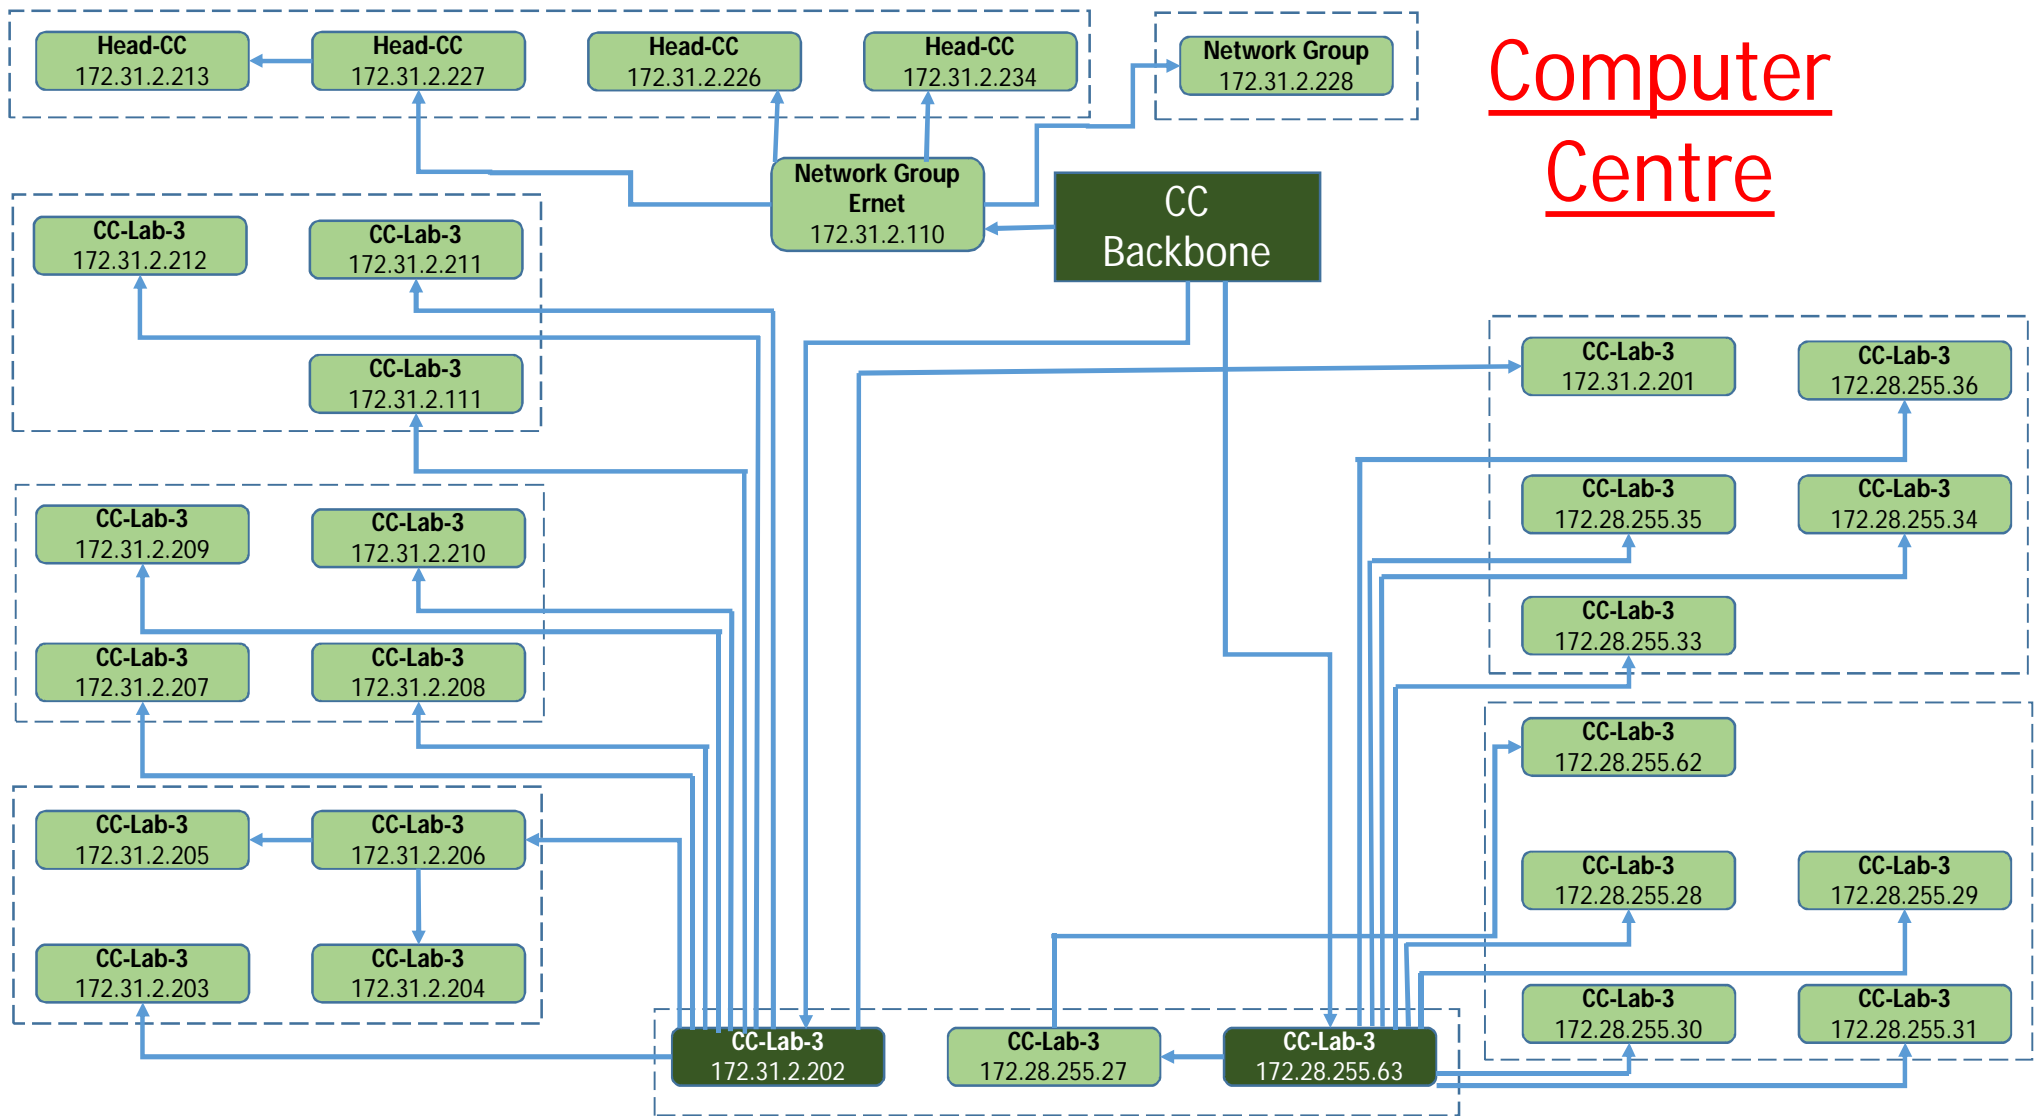

ACES

ACMS

Aerospace

Airstrip

Alumni

RN-103

Auditorium

Fiber
172.26.136.1

Front Of Gate
No. 124

BSBE

Campus School

Fiber
172.26.100.1

Computer Centre

Central Store

Central_Store
Office

Central Workshop

Environmental

FB-1

FB-2

Health Centre

Helicopter Lab

Hydraulics Lab

IWD

JEE BUILDING