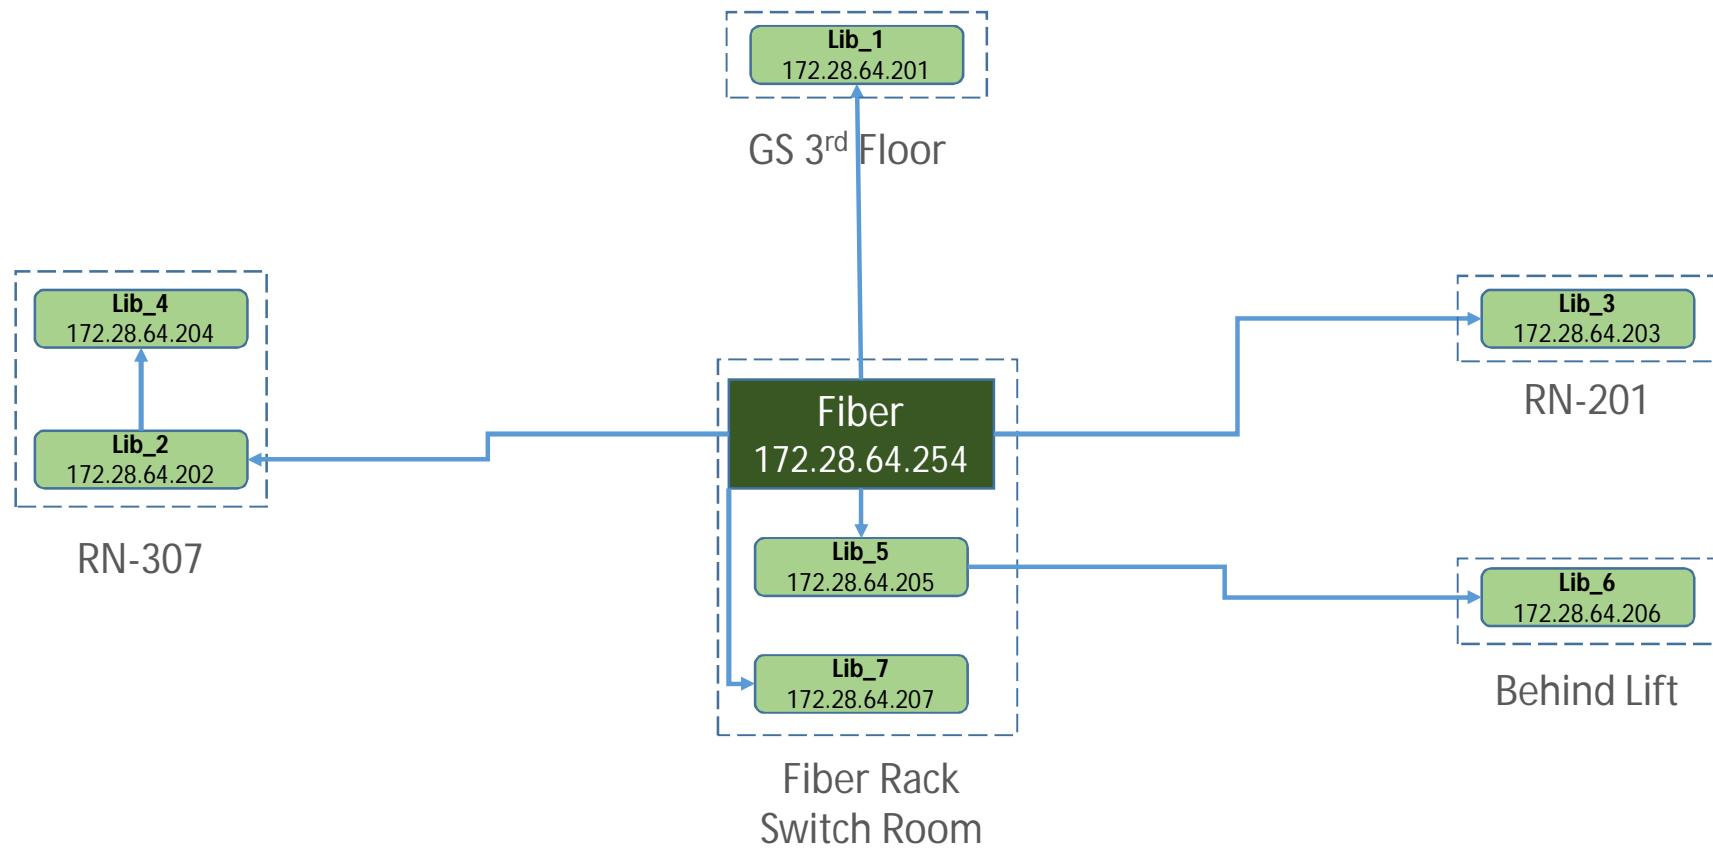

Environmental

FB-1

FB-2

Health Centre

Helicopter Lab

Hydraulics Lab

IWD

JEE BUILDING

KV

Fiber
172.26.104.1

Lecture Hall Complex

Library

Media Lab

Multi Story

NCC

New IME

New LHC

NL-1

NL-2

NWTF

OLD Core Lab

OLD IME

Old IME Fiber

OLD Sec