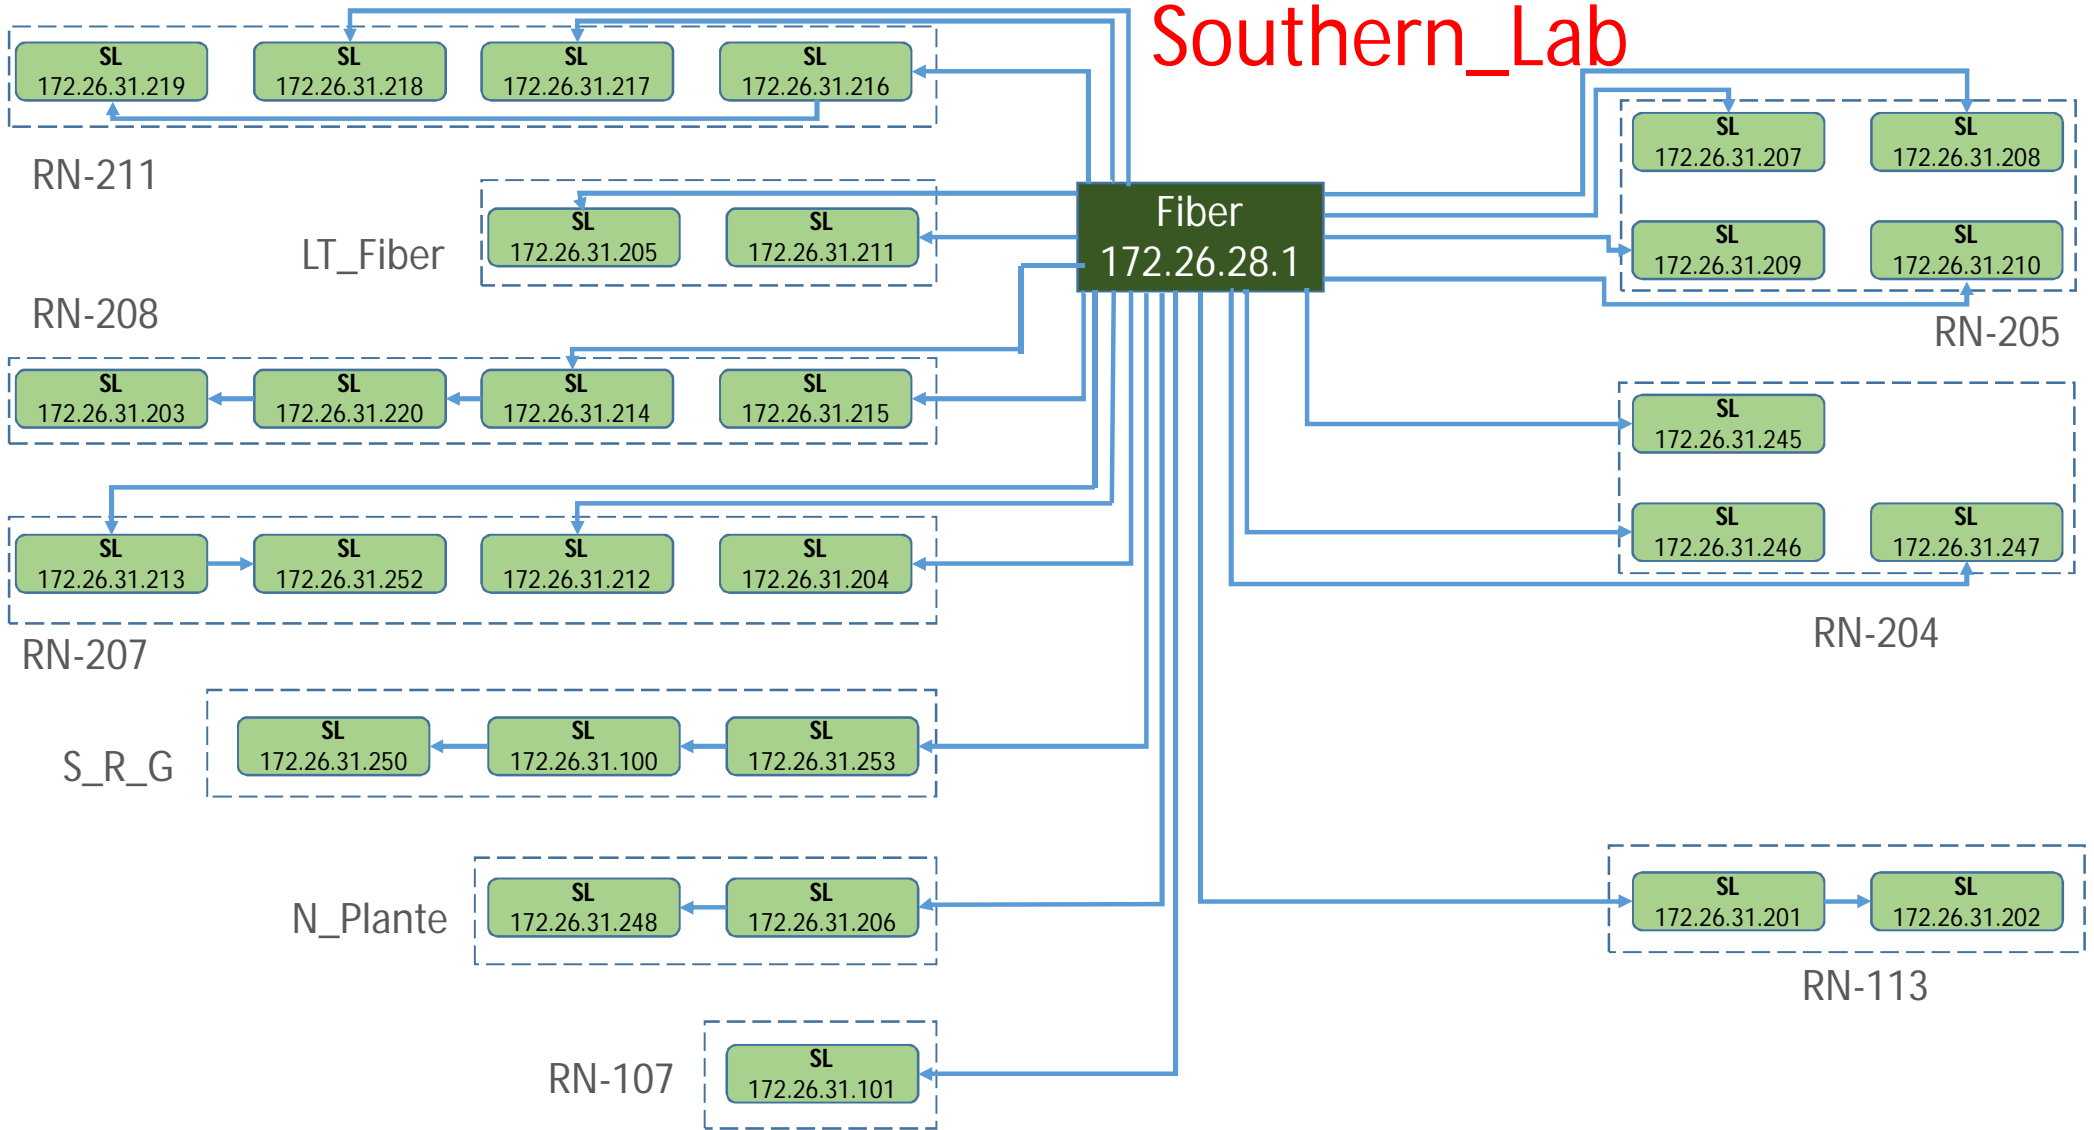

New LHC

NL-1

NL-2

NWTF

OLD Core Lab

OLD IME

Old IME Fiber

OLD Sec

SAMTEL

SIDBI

Southern_Lab

Sport Complex

Sub Station 1

VH Ext

VH

WL