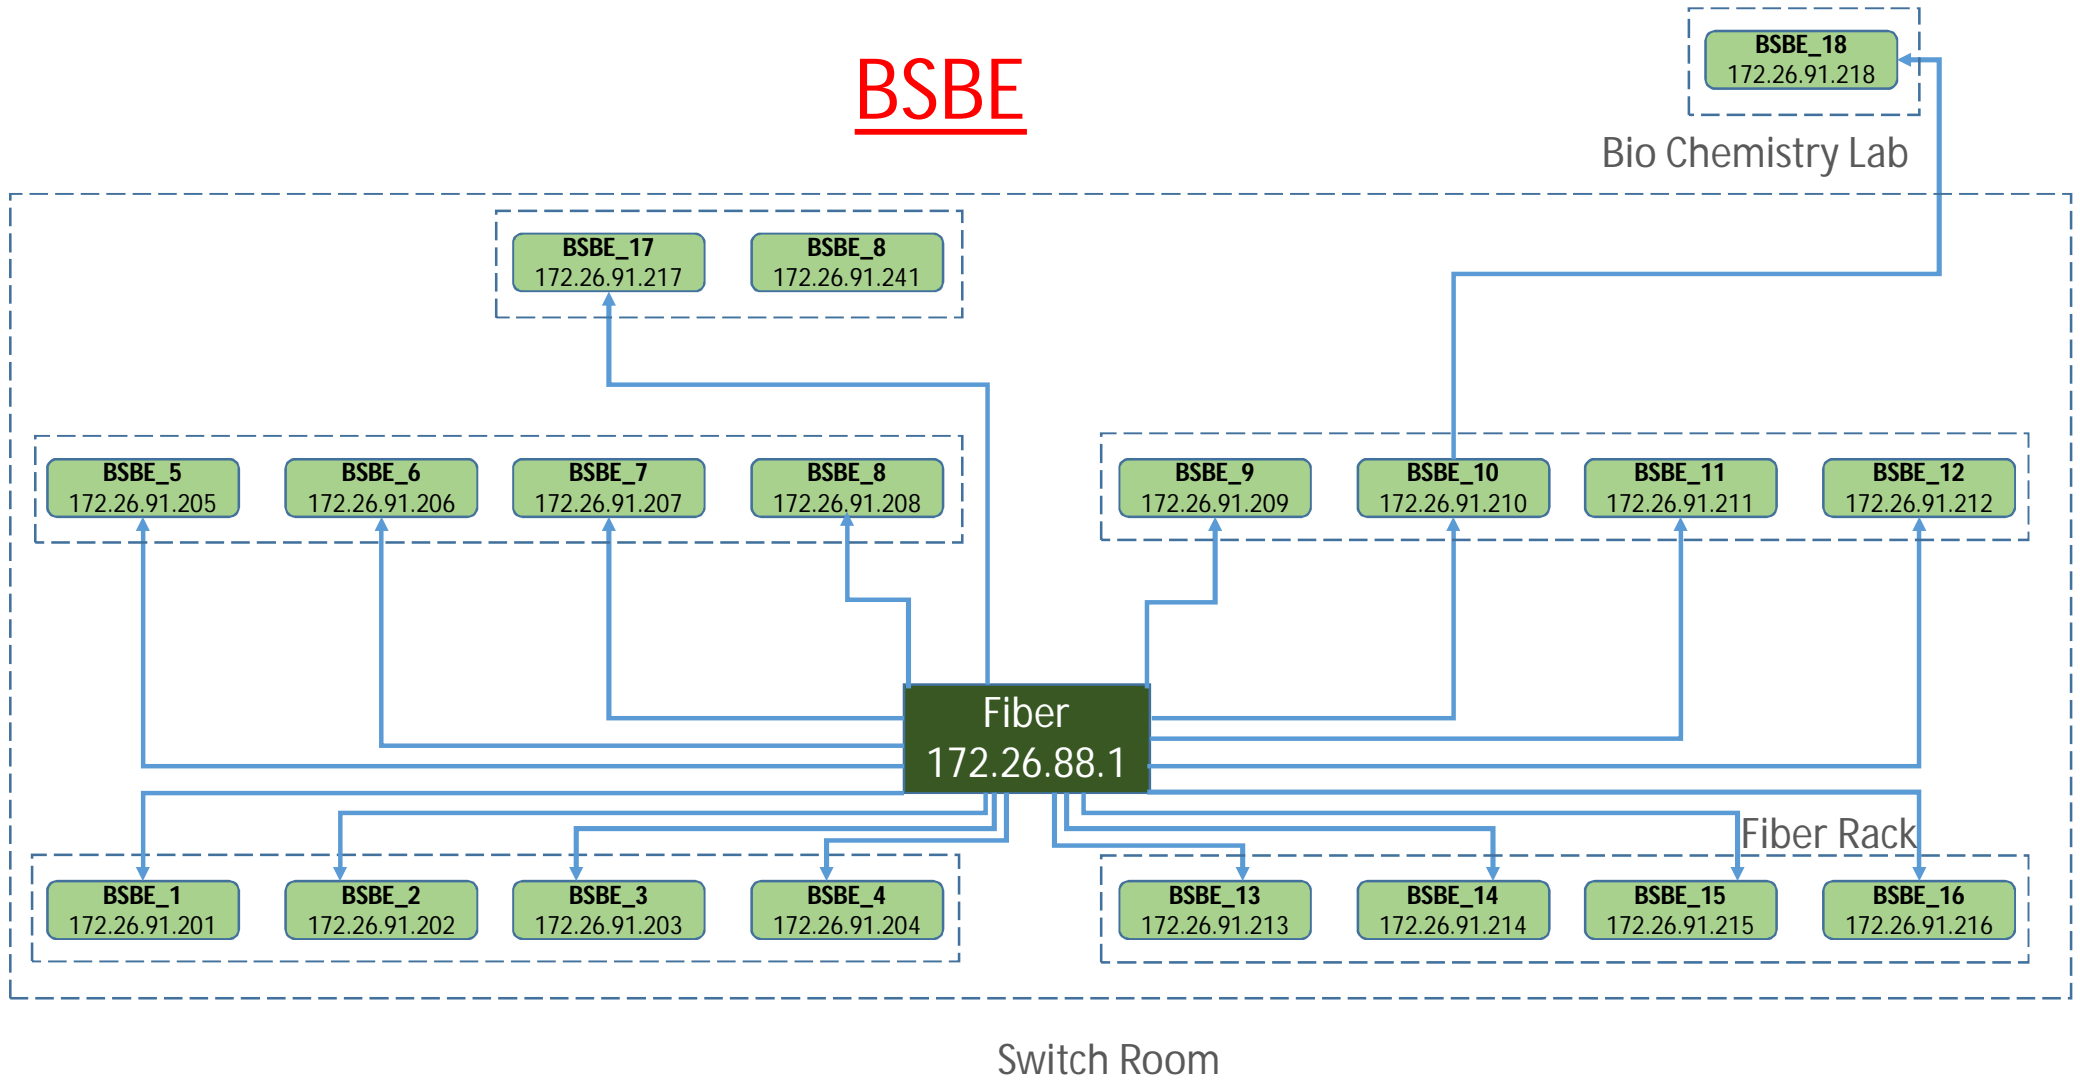

ACES

ACMS

Aerospace

Airstrip

Alumni

RN-103

Auditorium

Fiber
172.26.136.1

Front Of Gate
No. 124

BSBE

Campus School

Fiber
172.26.100.1

Computer Centre

Central Store

Central_Store
Office

Central Workshop

New LHC

NL-1

NL-2

NWTF

OLD Core Lab

OLD IME

Old IME Fiber

OLD Sec