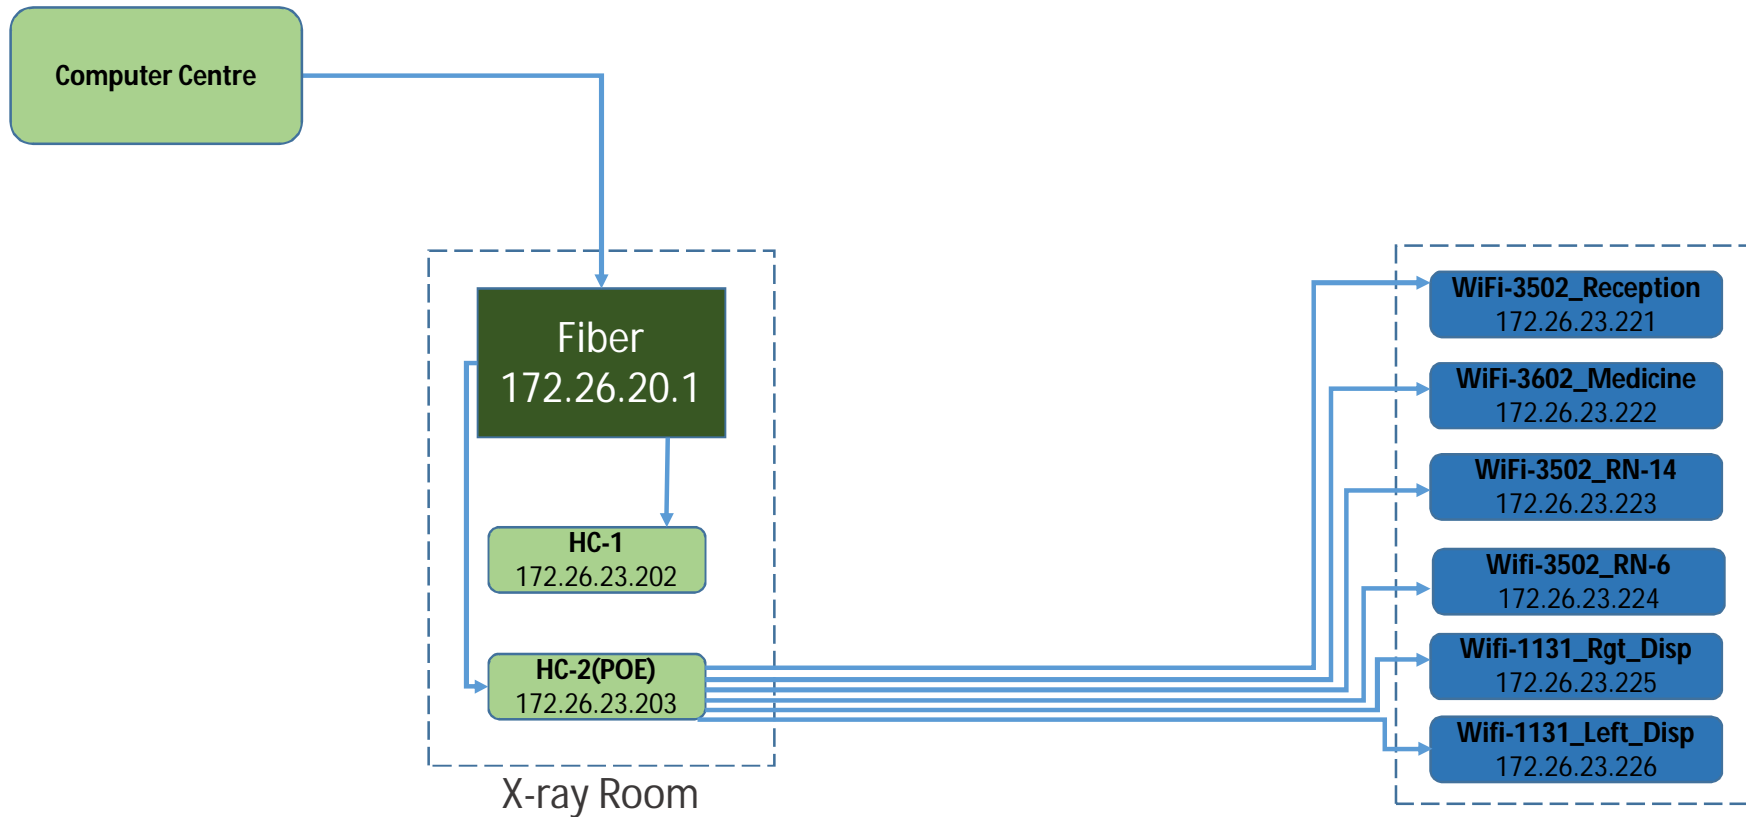

Environmental

FB-1

FB-2

Health Centre

Helicopter Lab

Hydraulics Lab

IWD

JEE BUILDING

KV

Fiber
172.26.104.1

Lecture Hall Complex

Library

Media Lab

Multi Story

NCC

New IME

New LHC

NL-1

NL-2

NWTF

OLD Core Lab

OLD IME

Old IME Fiber

OLD Sec