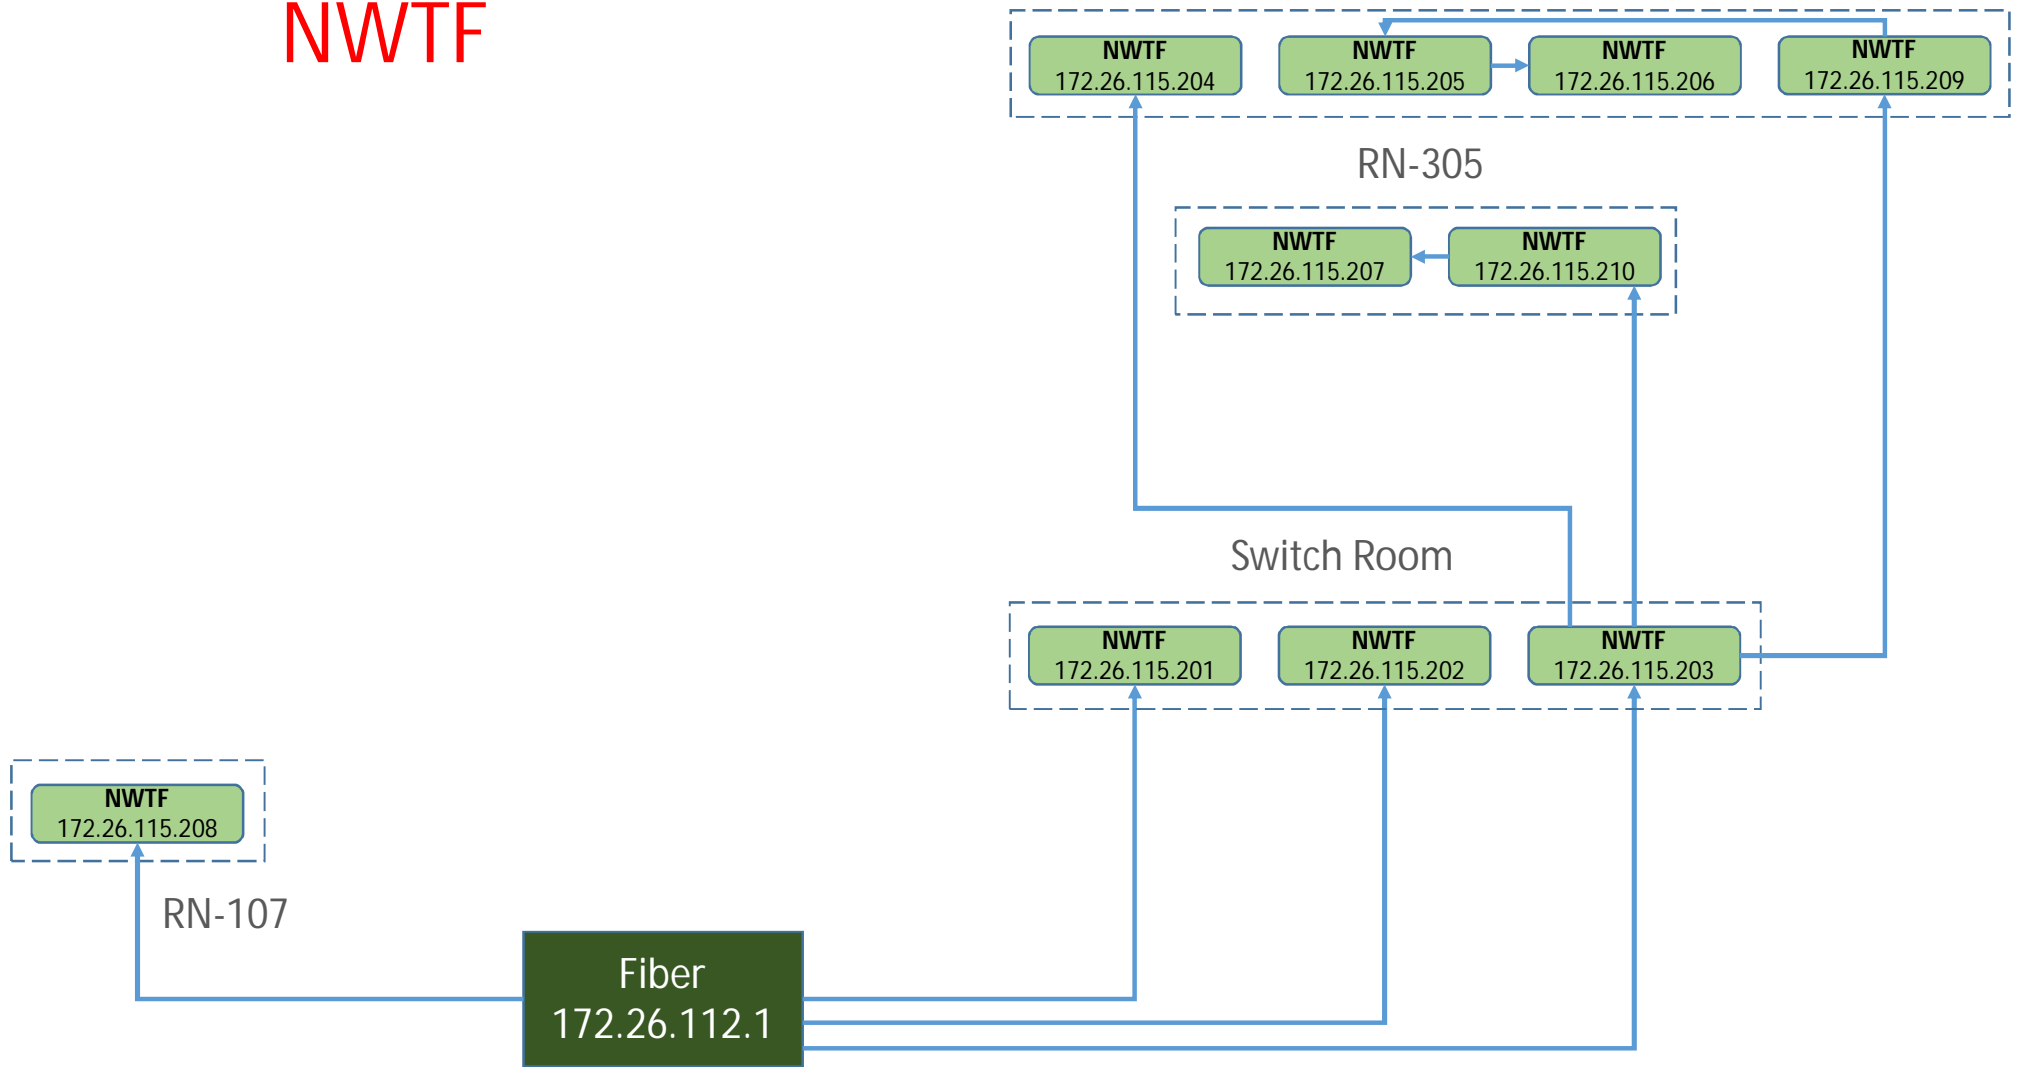

New LHC

NL-1

NL-2

NWTF

OLD Core Lab

OLD IME

Old IME Fiber

OLD Sec

SAMTEL

SIDBI

Southern_Lab

Sport Complex

Sub Station 1

VH Ext

VH

WL