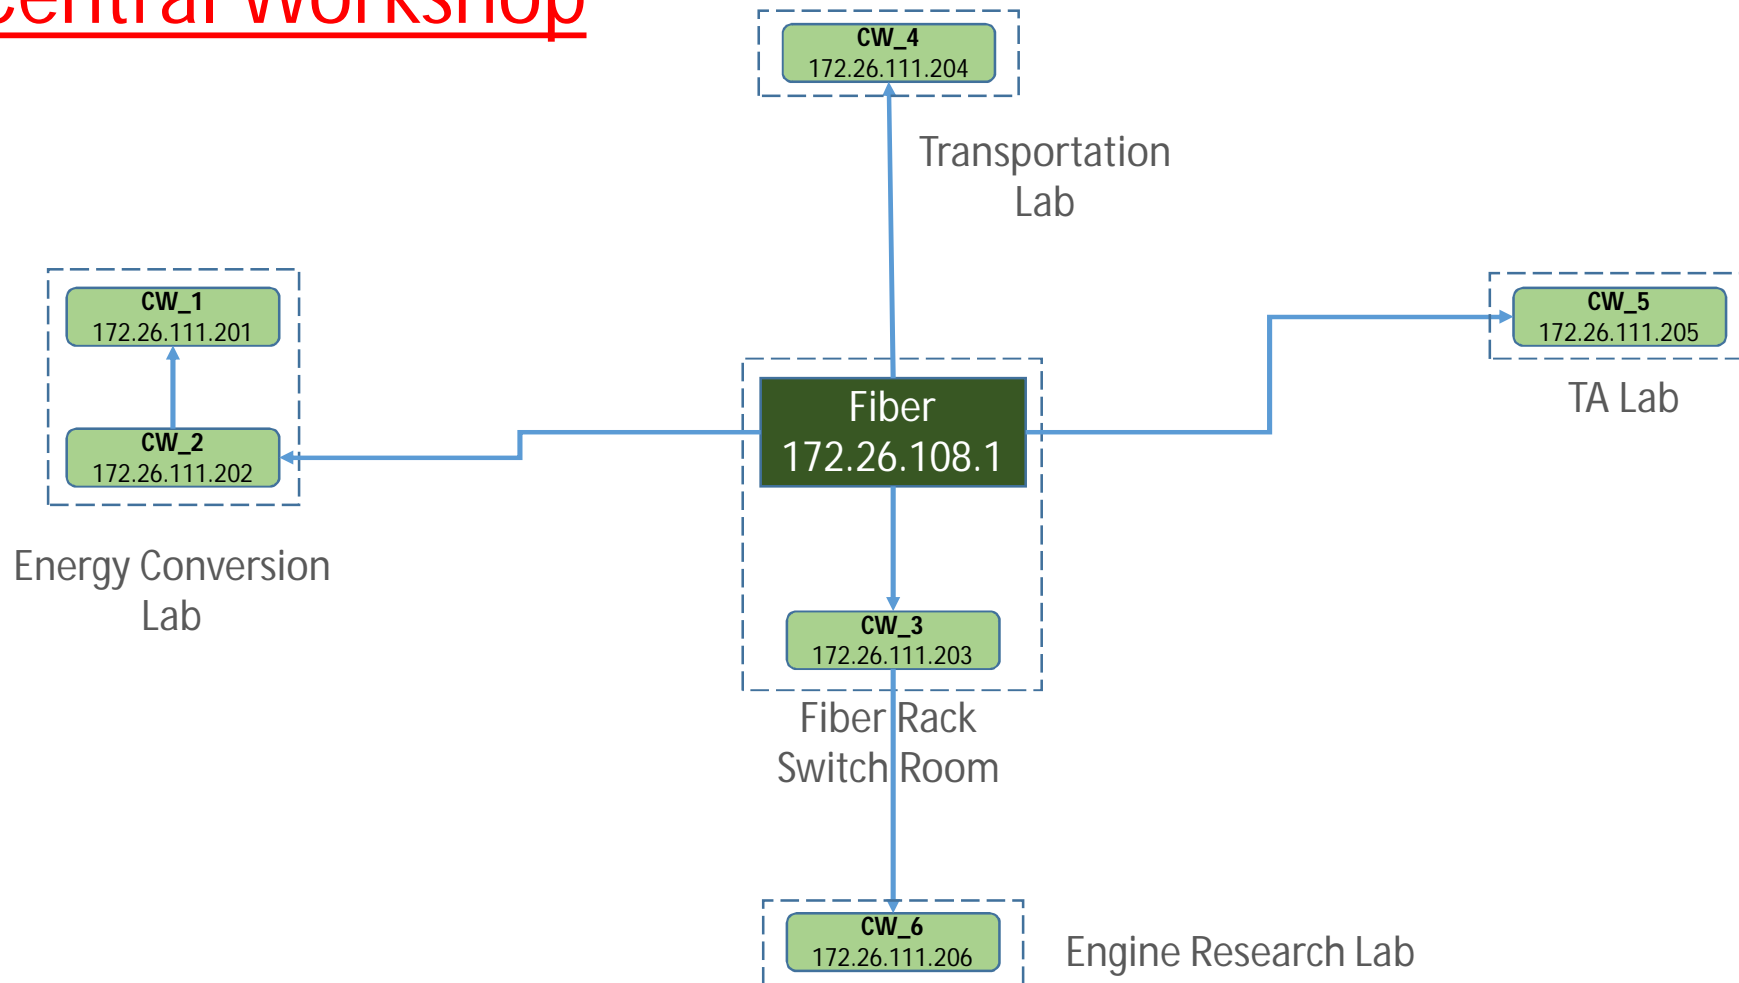

Front Of Gate
No. 124

BSBE

Campus School

Fiber
172.26.100.1

Computer Centre

Central Store

Central_Store
Office

Central Workshop

Environmental

FB-1

FB-2

Health Centre

Helicopter Lab

Hydraulics Lab

IWD

JEE BUILDING