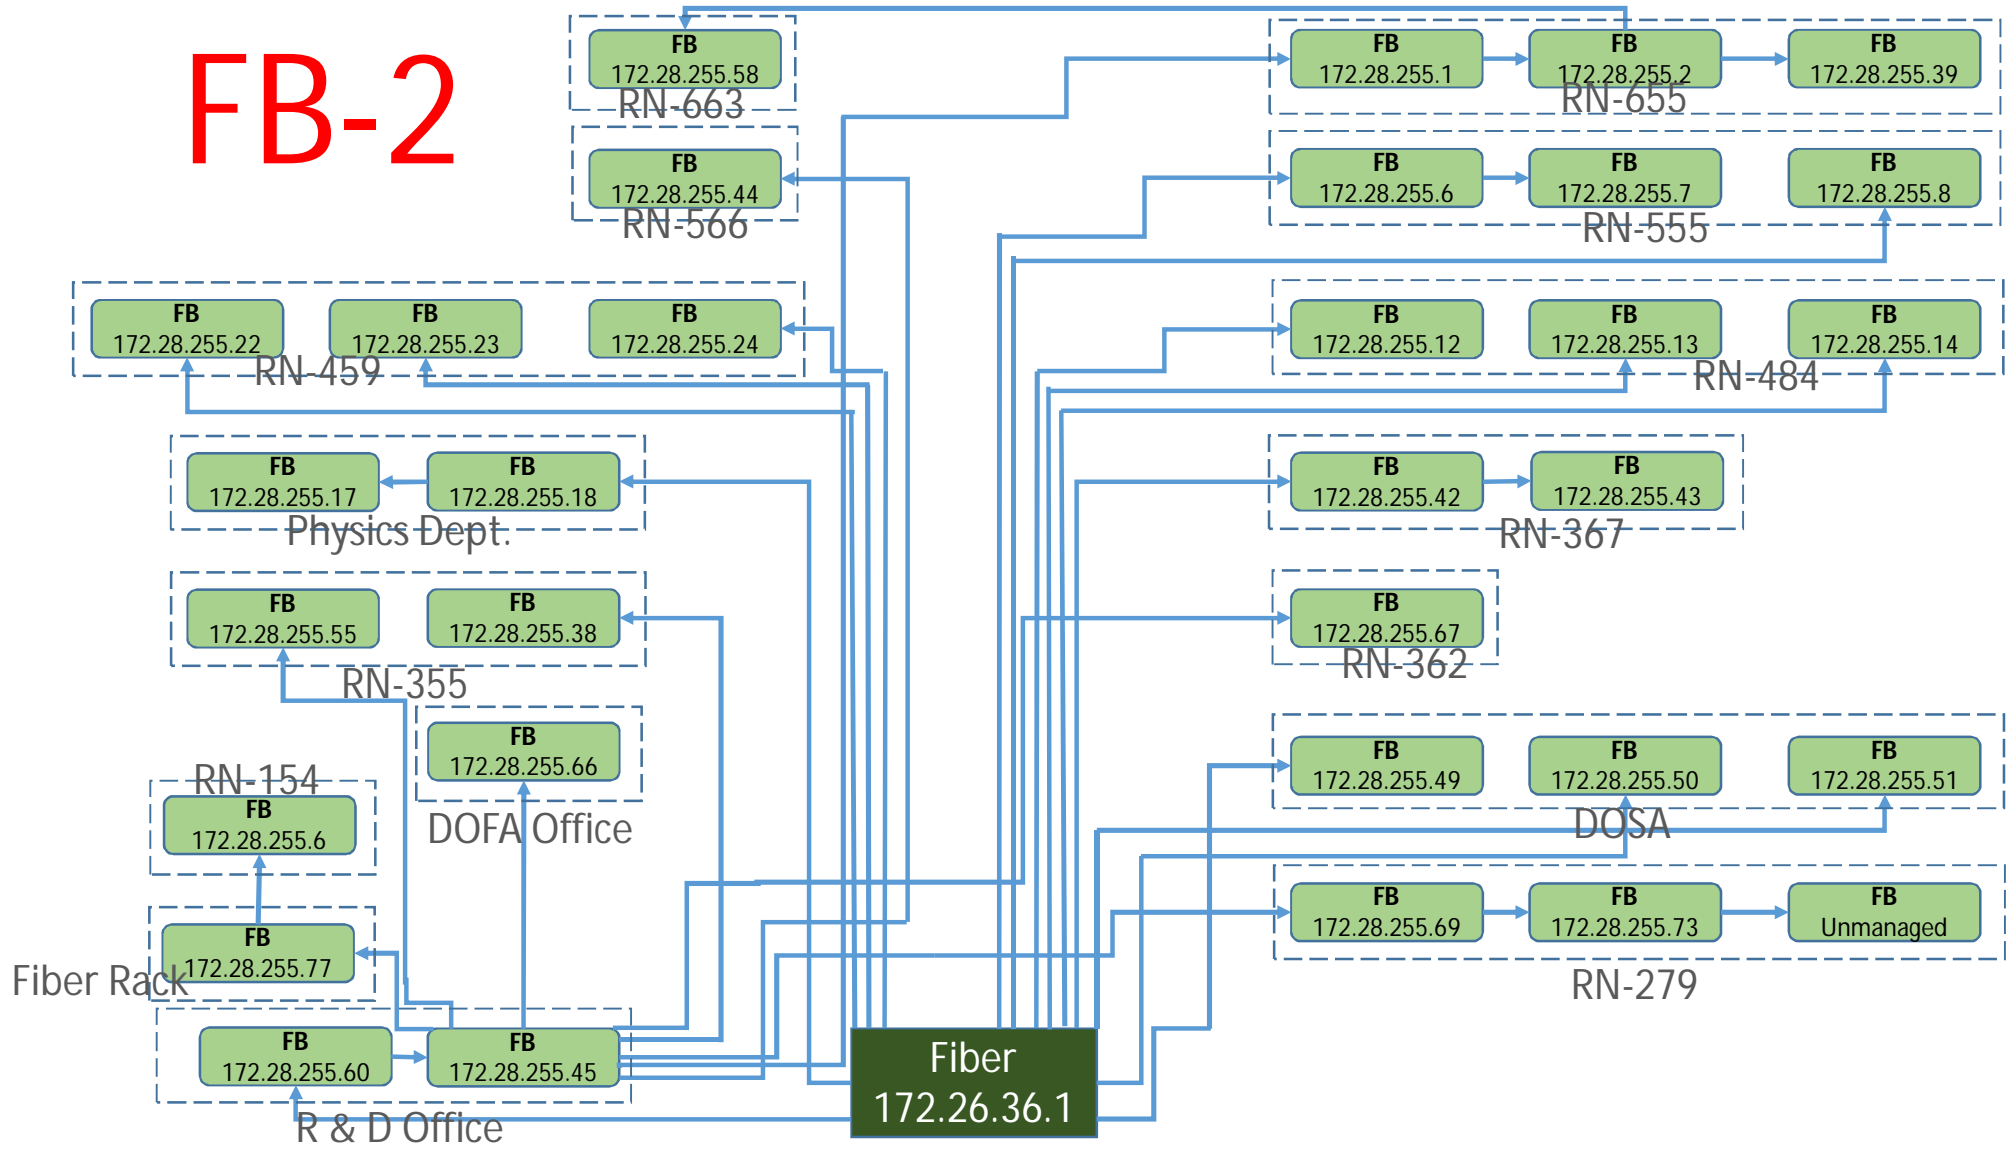

ACES

ACMS

Aerospace

Airstrip

Alumni

RN-103

Auditorium

Fiber
172.26.136.1

Front Of Gate
No. 124

BSBE

Campus School

Fiber
172.26.100.1

Computer Centre

Central Store

Central_Store
Office

Central Workshop

Environmental

FB-1

FB-2

Health Centre

Helicopter Lab

Hydraulics Lab

IWD

JEE BUILDING

New LHC

NL-1

NL-2

NWTF

OLD Core Lab

OLD IME

Old IME Fiber

OLD Sec