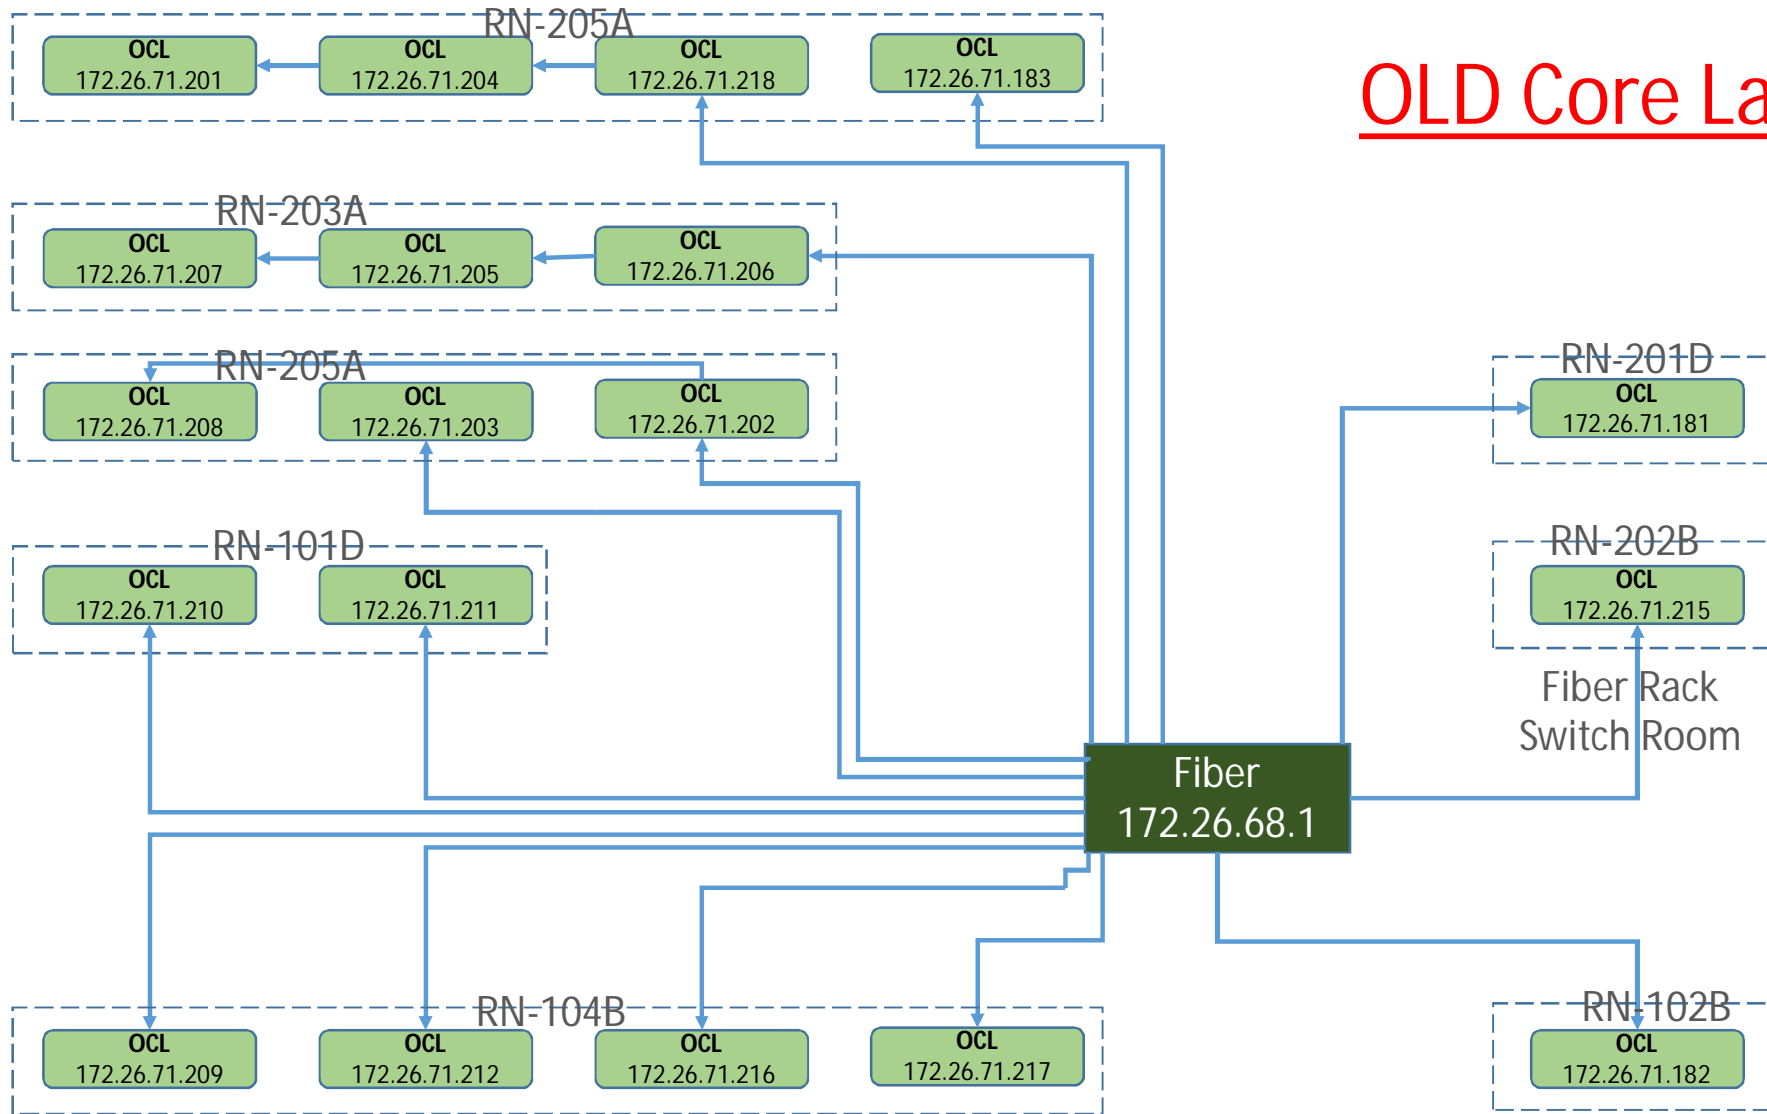

New LHC

NL-1

NL-2

NWTF

OLD Core Lab

OLD IME

Old IME Fiber

OLD Sec

SAMTEL

SIDBI

Southern_Lab

Sport Complex

Sub Station 1

VH Ext

VH

WL