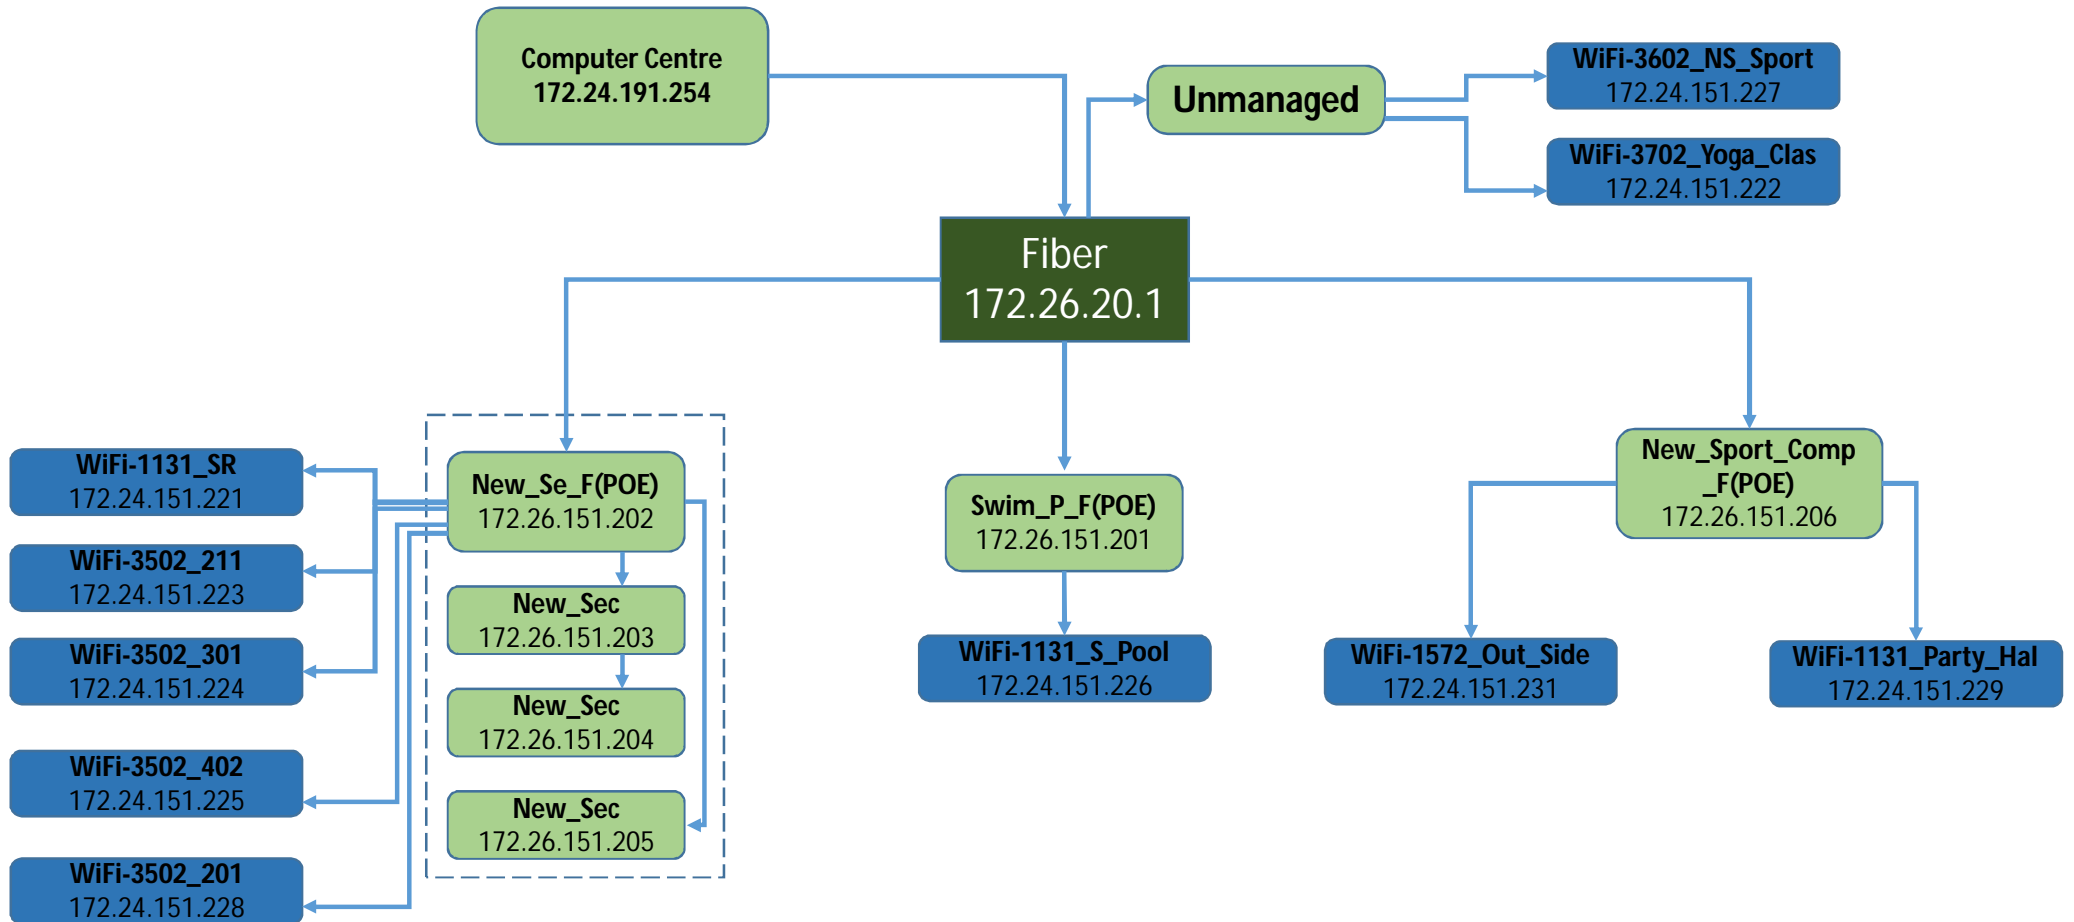

New LHC

NL-1

NL-2

NWTF

OLD Core Lab

OLD IME

Old IME Fiber

OLD Sec

SAMTEL

SIDBI

Southern_Lab

Sport Complex

Sub Station 1

VH Ext

VH

WL