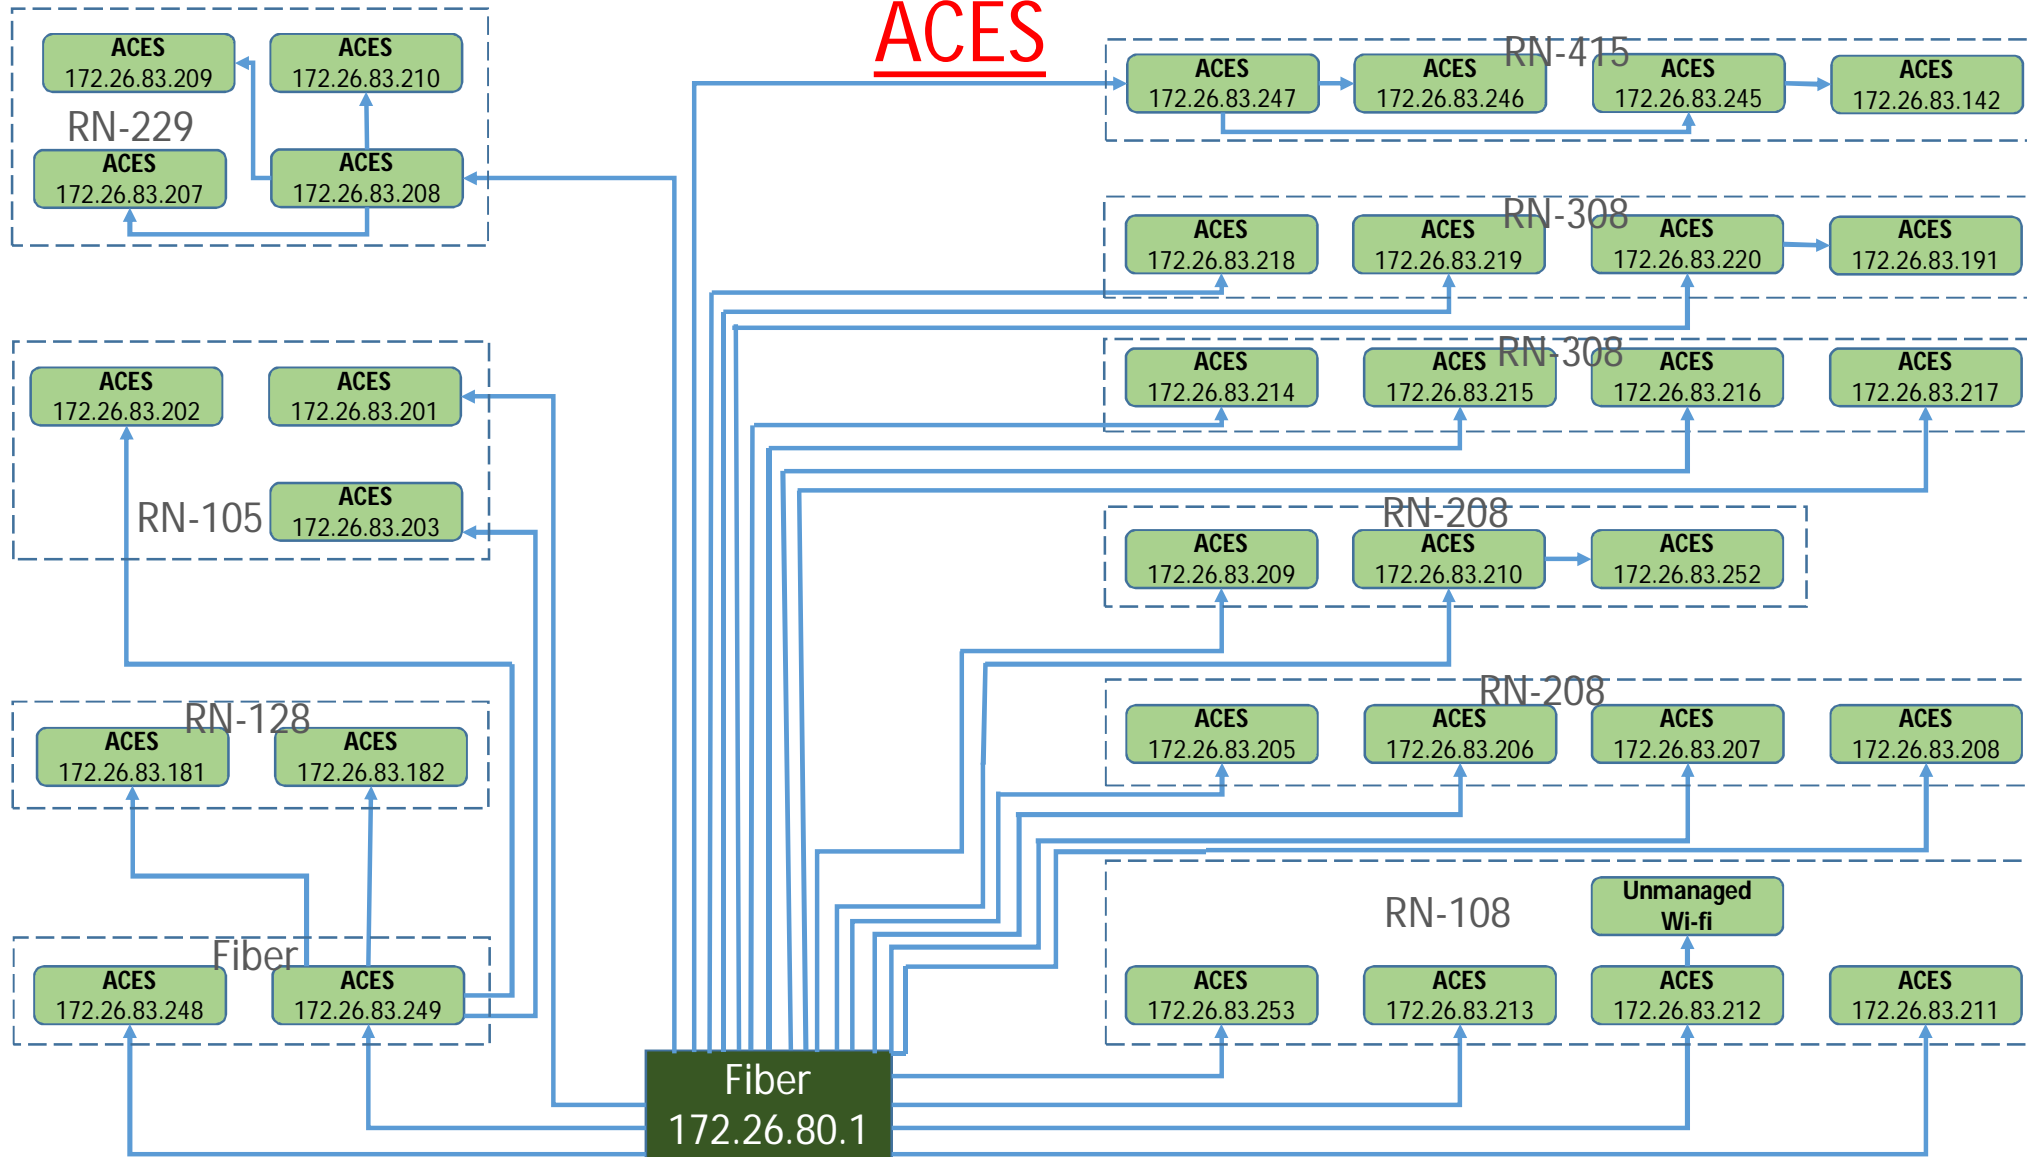

ACES

ACMS

Aerospace

Airstrip

Alumni

RN-103

Auditorium

Fiber
172.26.136.1

Front Of Gate
No. 124

BSBE

Campus School

Fiber
172.26.100.1

Computer Centre

Central Store

Central_Store
Office

Central Workshop

New LHC

NL-1

NL-2

NWTF

OLD Core Lab

OLD IME

Old IME Fiber

OLD Sec

SAMTEL

SIDBI

Southern_Lab

Sport Complex

Sub Station 1

VH Ext

VH

WL